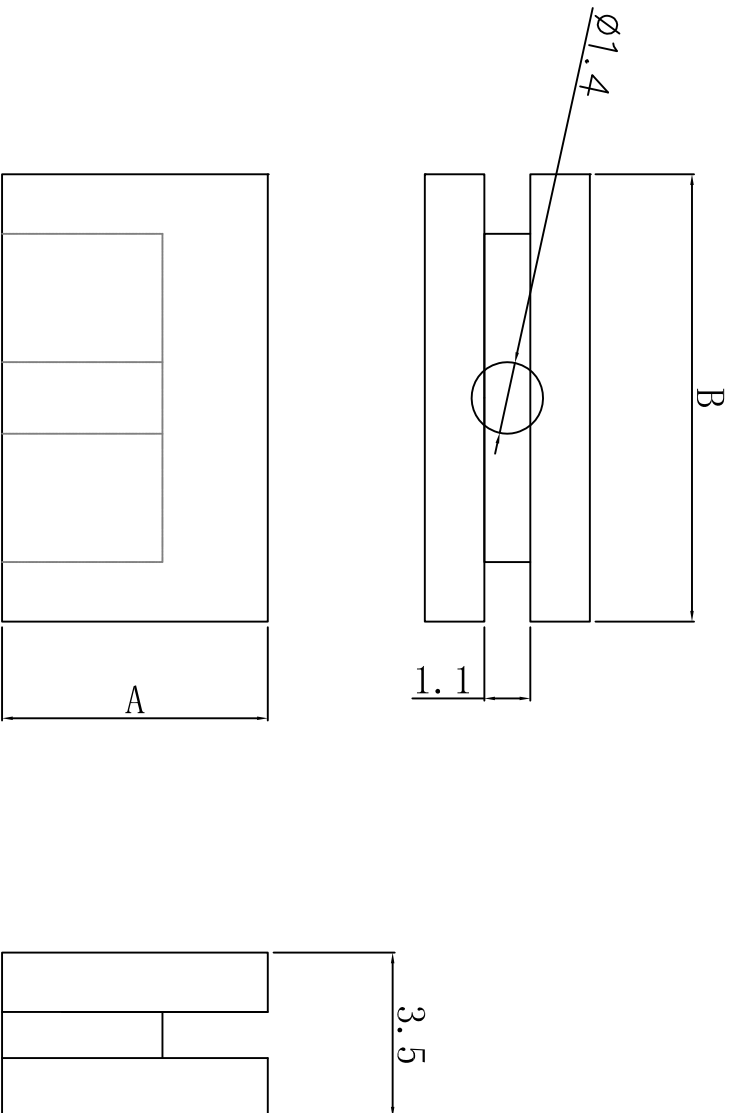

| | | | | |
|----------------|------------------|-----------|------|-----|
| 料号 Part NO. | 品名 Parts Name | 规格 | A | B |
| 34-LED3X16.5 | 间隔柱 | LED3X16.5 | 16.5 | 5.7 |

材质：尼龙66 (UL)
 阻燃等级：94V-2
 颜色：本色
 单位：mm

| DIMENSION | TOLERANCES | | | | | | | | | DWG. BY | CHK. BY | DATE | UNIT |
|------------------|------------|------|-----------------|---------|---------|------|--|--|--|-----------|---------|------|------|
| 0.0 0.00 | ±0.5 | | | | | | | | | liu liang | | | mm |
| FIRST ANGLE PROJ | | A | NEW PART | DATE | CHK. BY | DATE | | | | CHK. BY | DATE | | |
| | | LTR. | REVISION RECORD | DWG. BY | CHK. BY | DATE | | | | APP. BY | DATE | | |