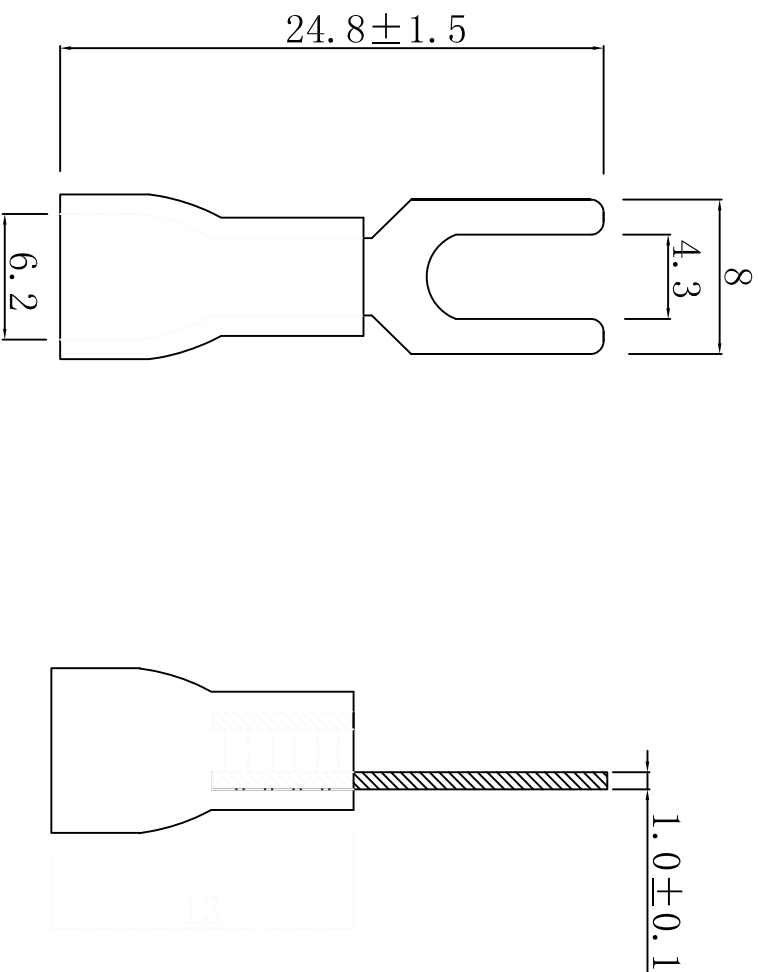

料号 material No.	品名 Parts Name	型号 Part NO.	螺柱口直径 screw dia.	美制螺柱号 USA screw
40-SV3.5-4	叉形预绝缘端子	SV3.5-4黑色	4.3	#8

导线截面: 2.5~4mm² (美国线规14~12)
 最大电流: I_{max}=37A
 材 质: 紫铜 PVC
 材料厚度: 1.0mm
 Cable size:2.5~4 mm (A.W.G.14~12)
 max current :I_{max}=37A
 material:purple copper PVC
 thickness:1.0mm

未经许可不得修改和复印
 该知识产权属于技术质量部

DIMENSION	TOLERANCES				
0.0 0.00	±0.5				
FRIST ANGLE PROJ		A	NEW PART	CHK. BY	DATE
		LTR.	REVISION RECORD	DWG. BY	
				CHK. BY	
				DATE	
DWG. BY	CHK. BY	APP. BY	UNIT	DWG. NO.	mm
liu liang	william	wang shiyuan	REV.	HIMA/OR-JZ-4	
			A	SV3.5-4	